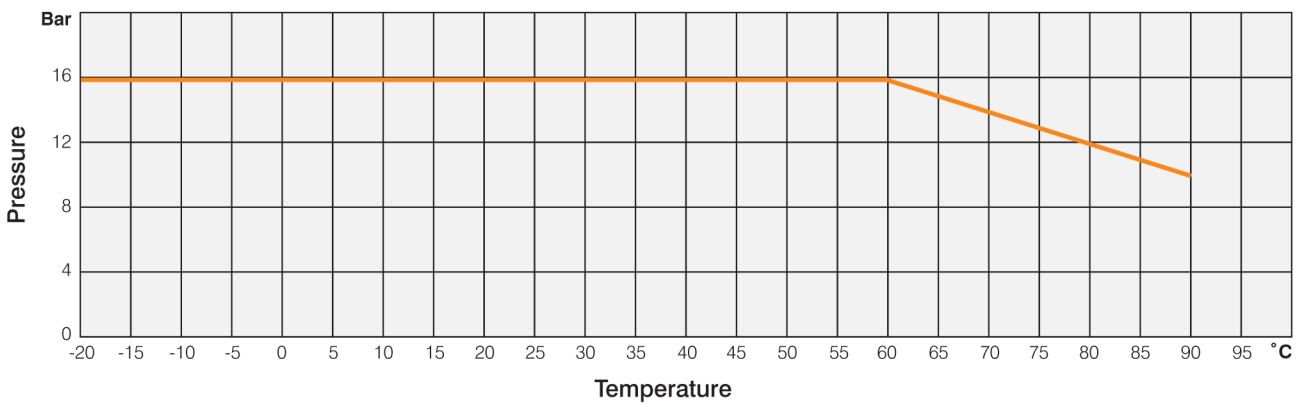

TYPE A DRAIN OFF COCK

FEATURES

- EPDM O rings&washer
- Thread ends BS21
- BS2879

Item Code	Item Description
15901	1/2"

TECHNICAL DATA

Maximum working pressure 16 Bar
 Maximum working temperature -10°C to +90°C

PRESSURE/TEMPERATURE

Size	DN	L	H	Kgs
1/2"	10	27.4	47.2	0.082

Part Name	Material	Qty
1 Body	Brass	1
2 Washer	EPDM	1
3 Stem+ Disc	Brass	1
4 O Ring	EPDM	1
5 O Ring	EPDM	1
6 Nut	Brass	1