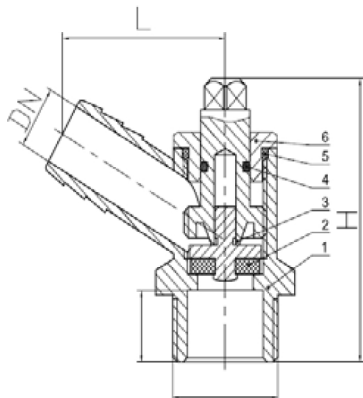

TYPE A DRAIN OFF COCK

FEATURES

- EPDM O rings&washer
- Thread ends BS21
- BS2879

Item Code	Item Description
15901	1/2"

TECHNICAL DATA

Maximum working pressure 16 Bar
 Maximum working temperature -10°C to +90°C

PRESSURE/TEMPERATURE

Size	DN	L	H	Kgs
1/2"	10	27.4	47.2	0.082

Part Name	Material	Qty
1 Body	Brass	1
2 Washer	EPDM	1
3 Stem+ Disc	Brass	1
4 O Ring	EPDM	1
5 O Ring	EPDM	1
6 Nut	Brass	1